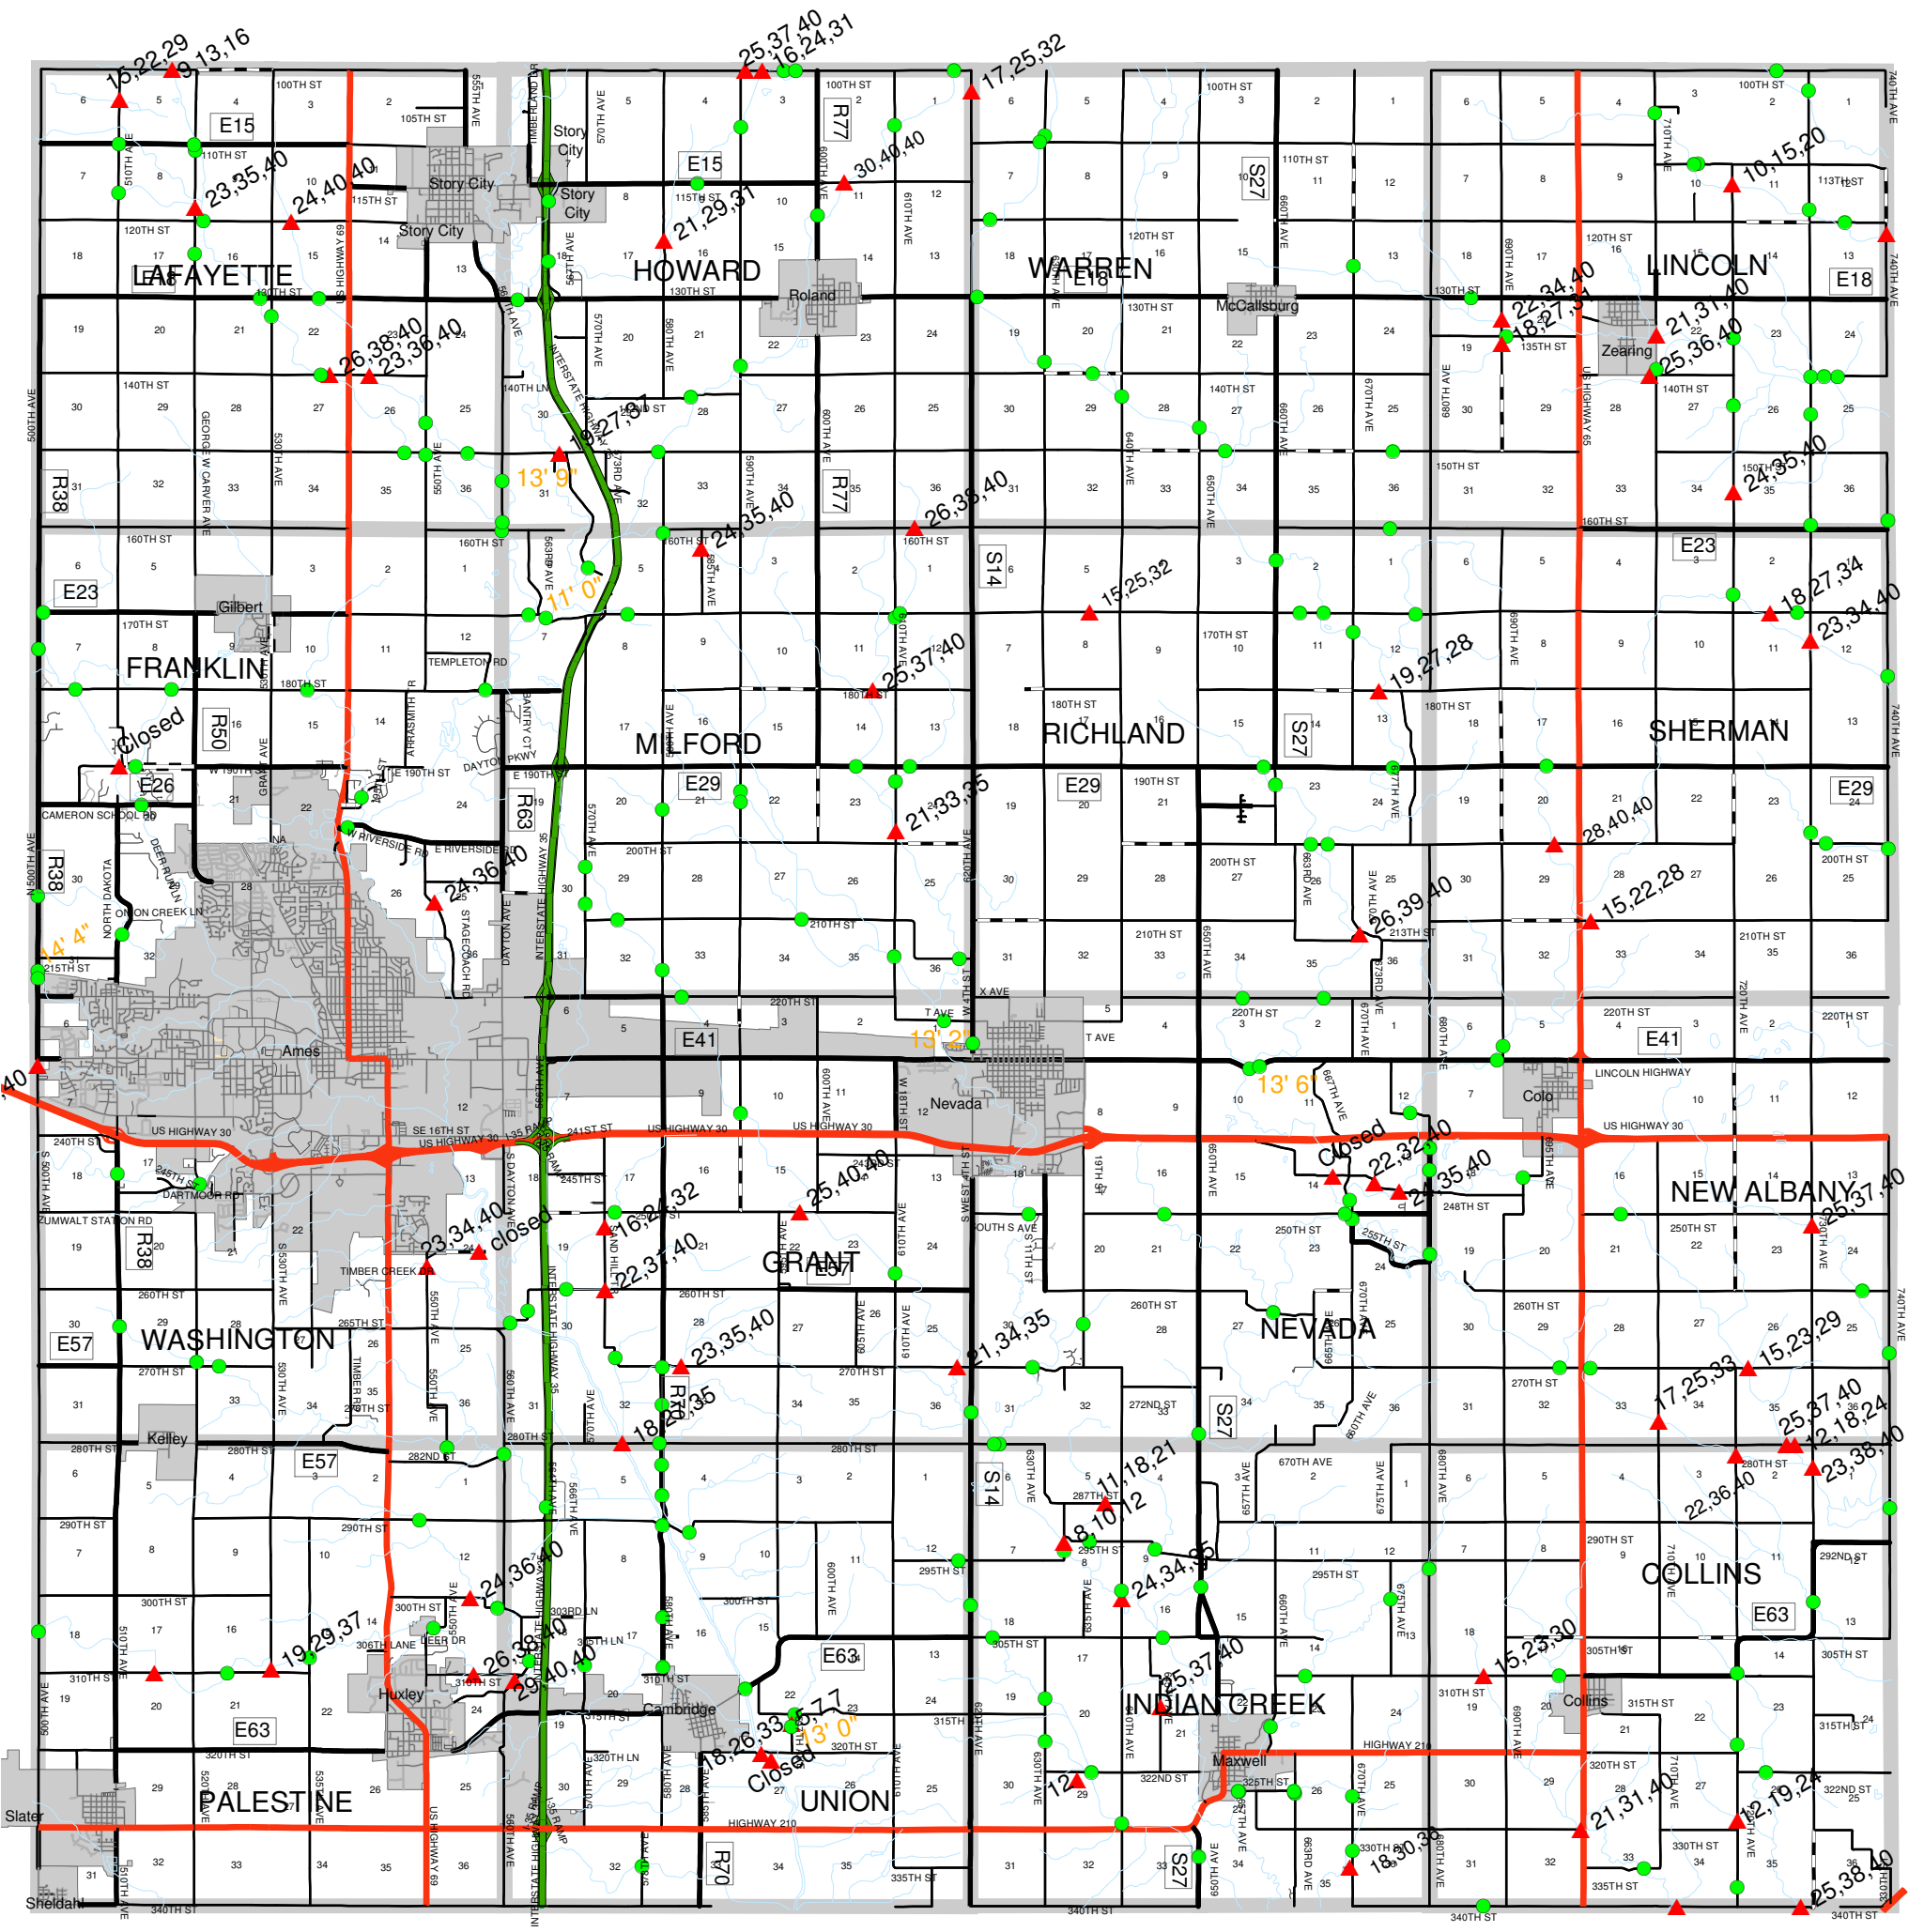

2017 BRIDGE POSTING

POSTED

- ▲ Y
- N

The load posted bridges have the posting next to them.

Opening Height In Yellow