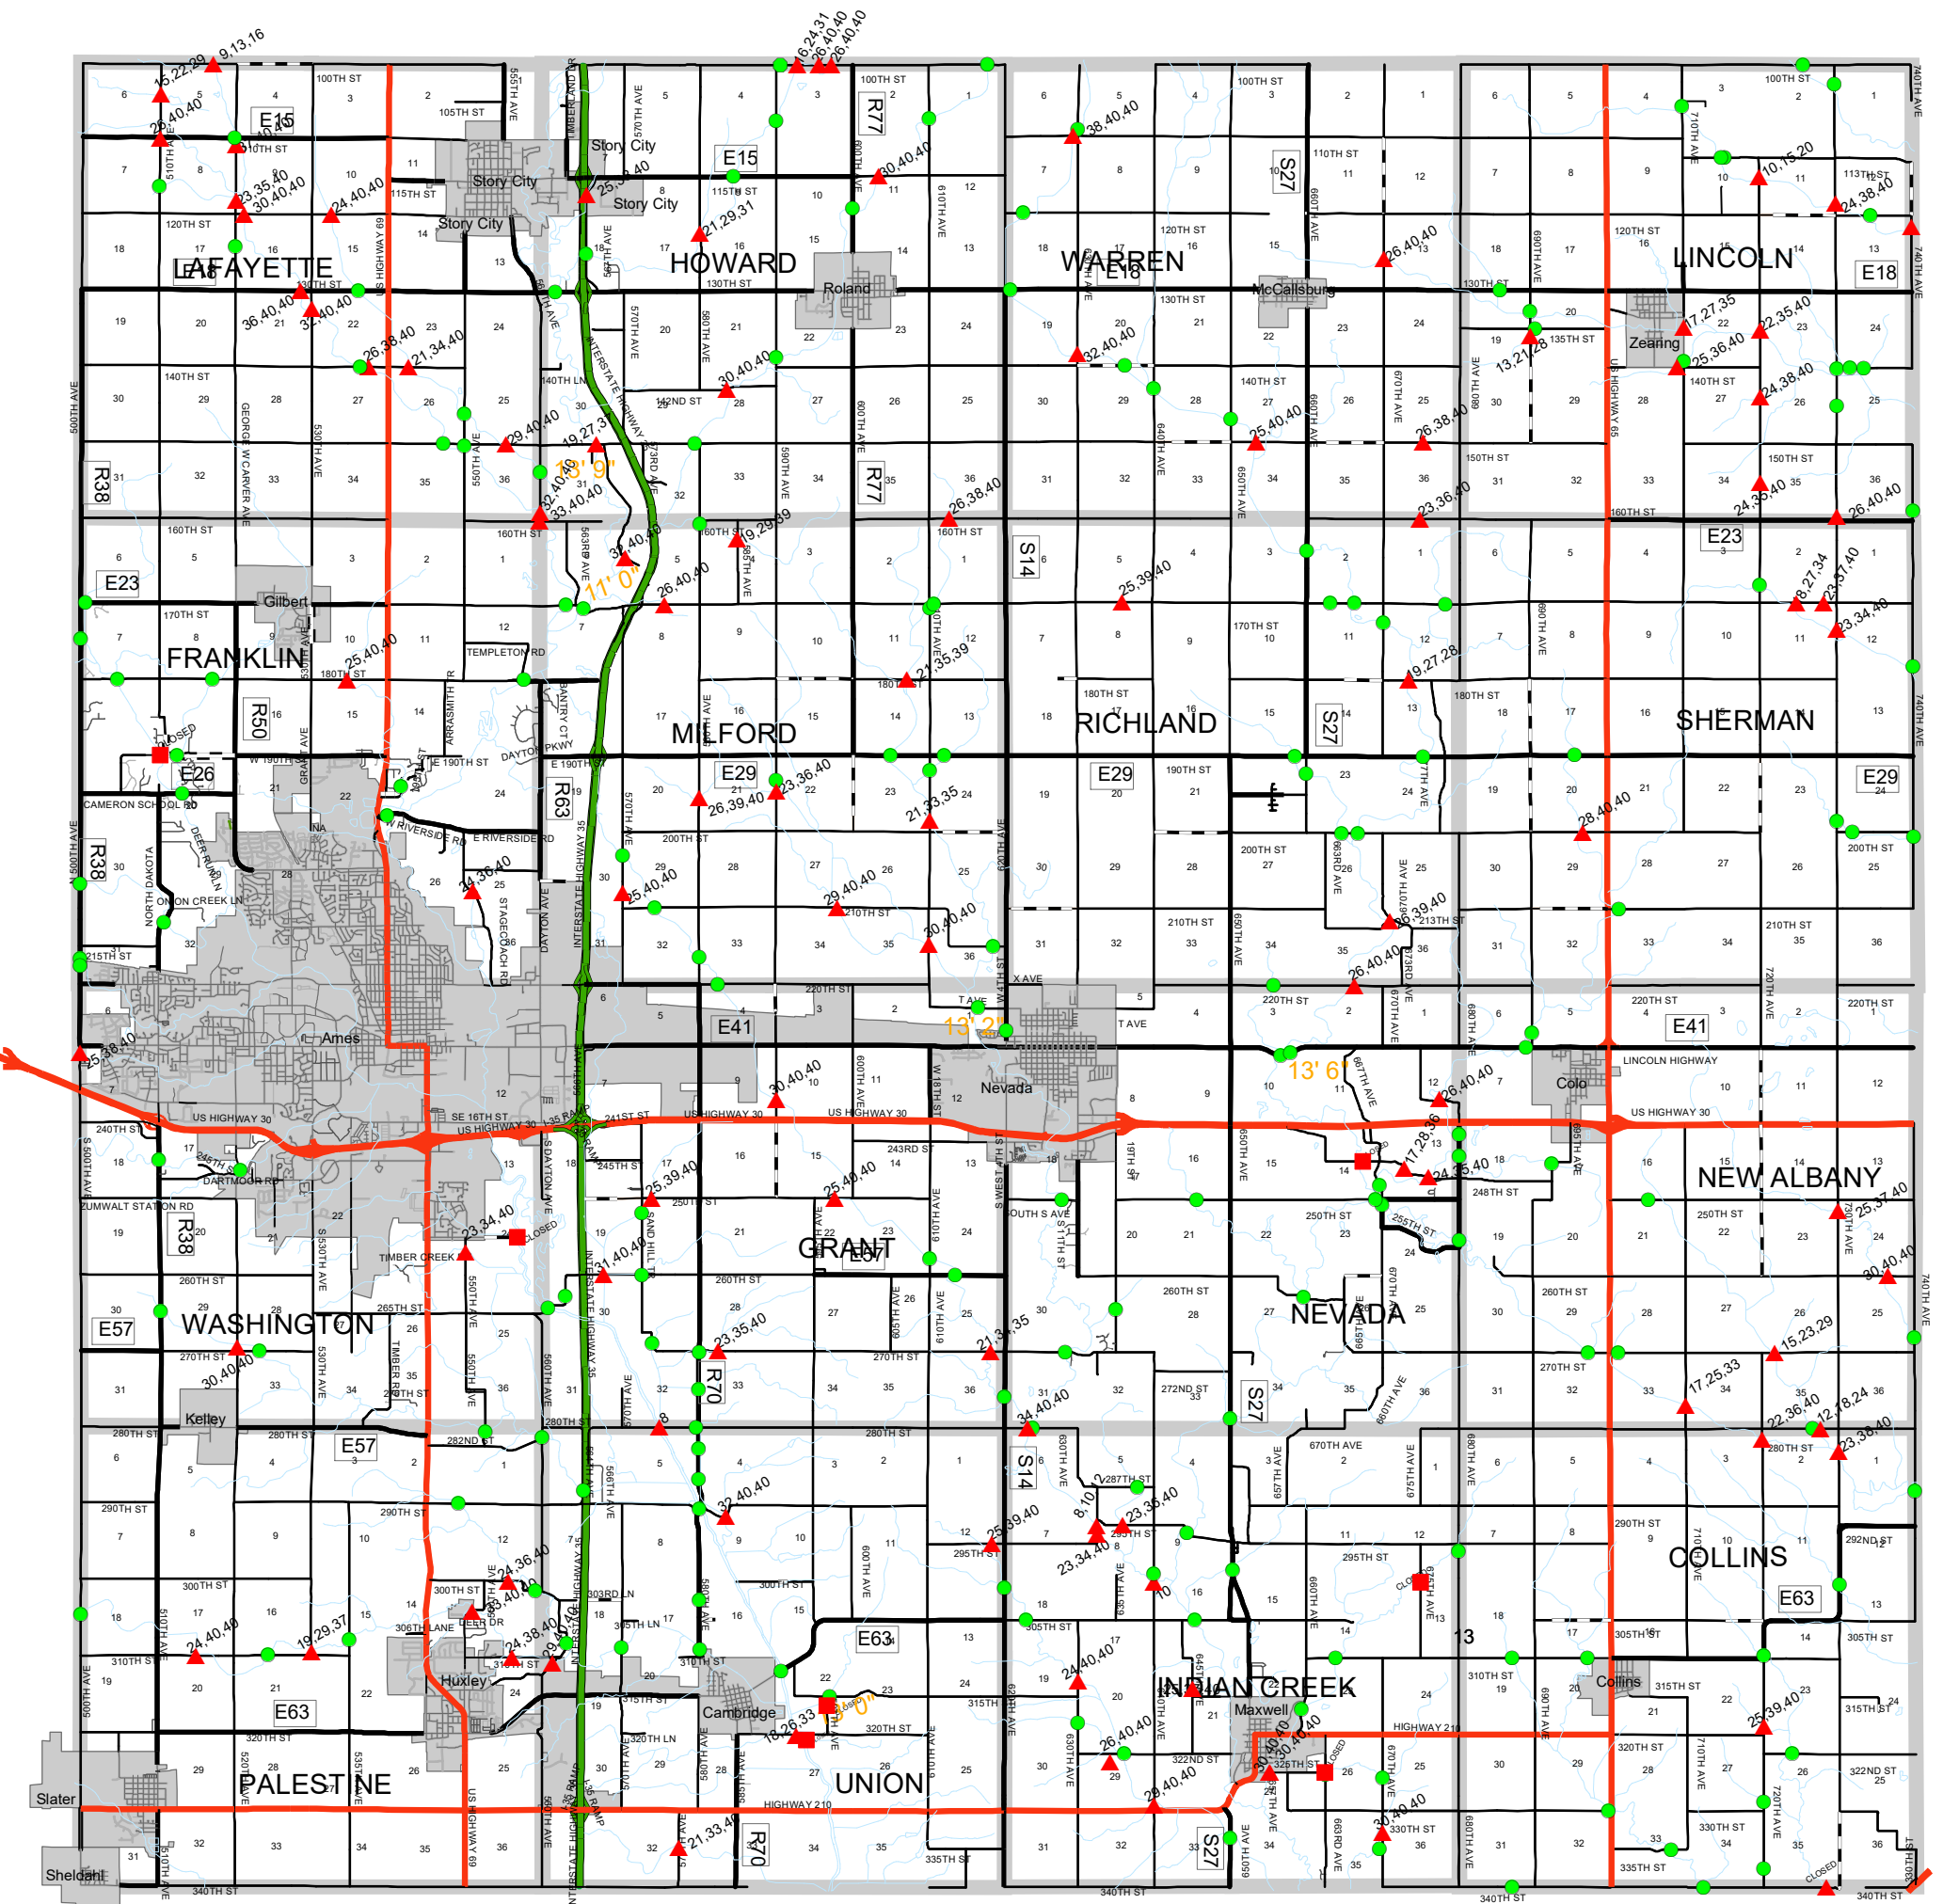

2021 BRIDGE POSTING

POSTED

- ▲ Y
- N

The load posted bridges have the posting next to them.

Opening Height In Yellow

8T Single & Tandem Axle Trucks

12T Semi & Trailer

16T Tandem & Pup Trailer