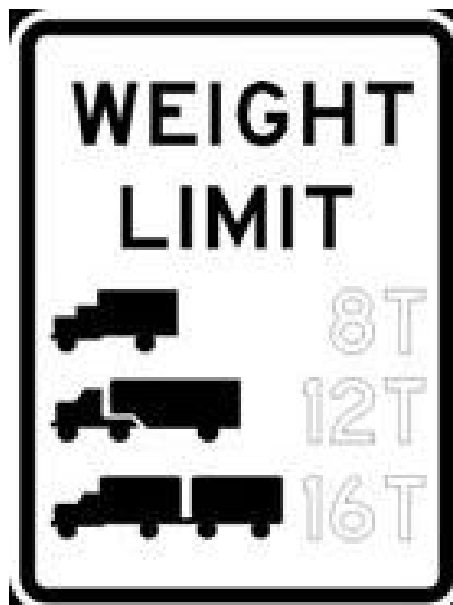

2021 BRIDGE POSTING

POSTED

- ▲ Y
- N

The load posted bridges have the posting next to them.

Opening Height In Yellow

8T Single & Tandem Axle Trucks

12T Semi & Trailer

16T Tandem & Pup Trailer