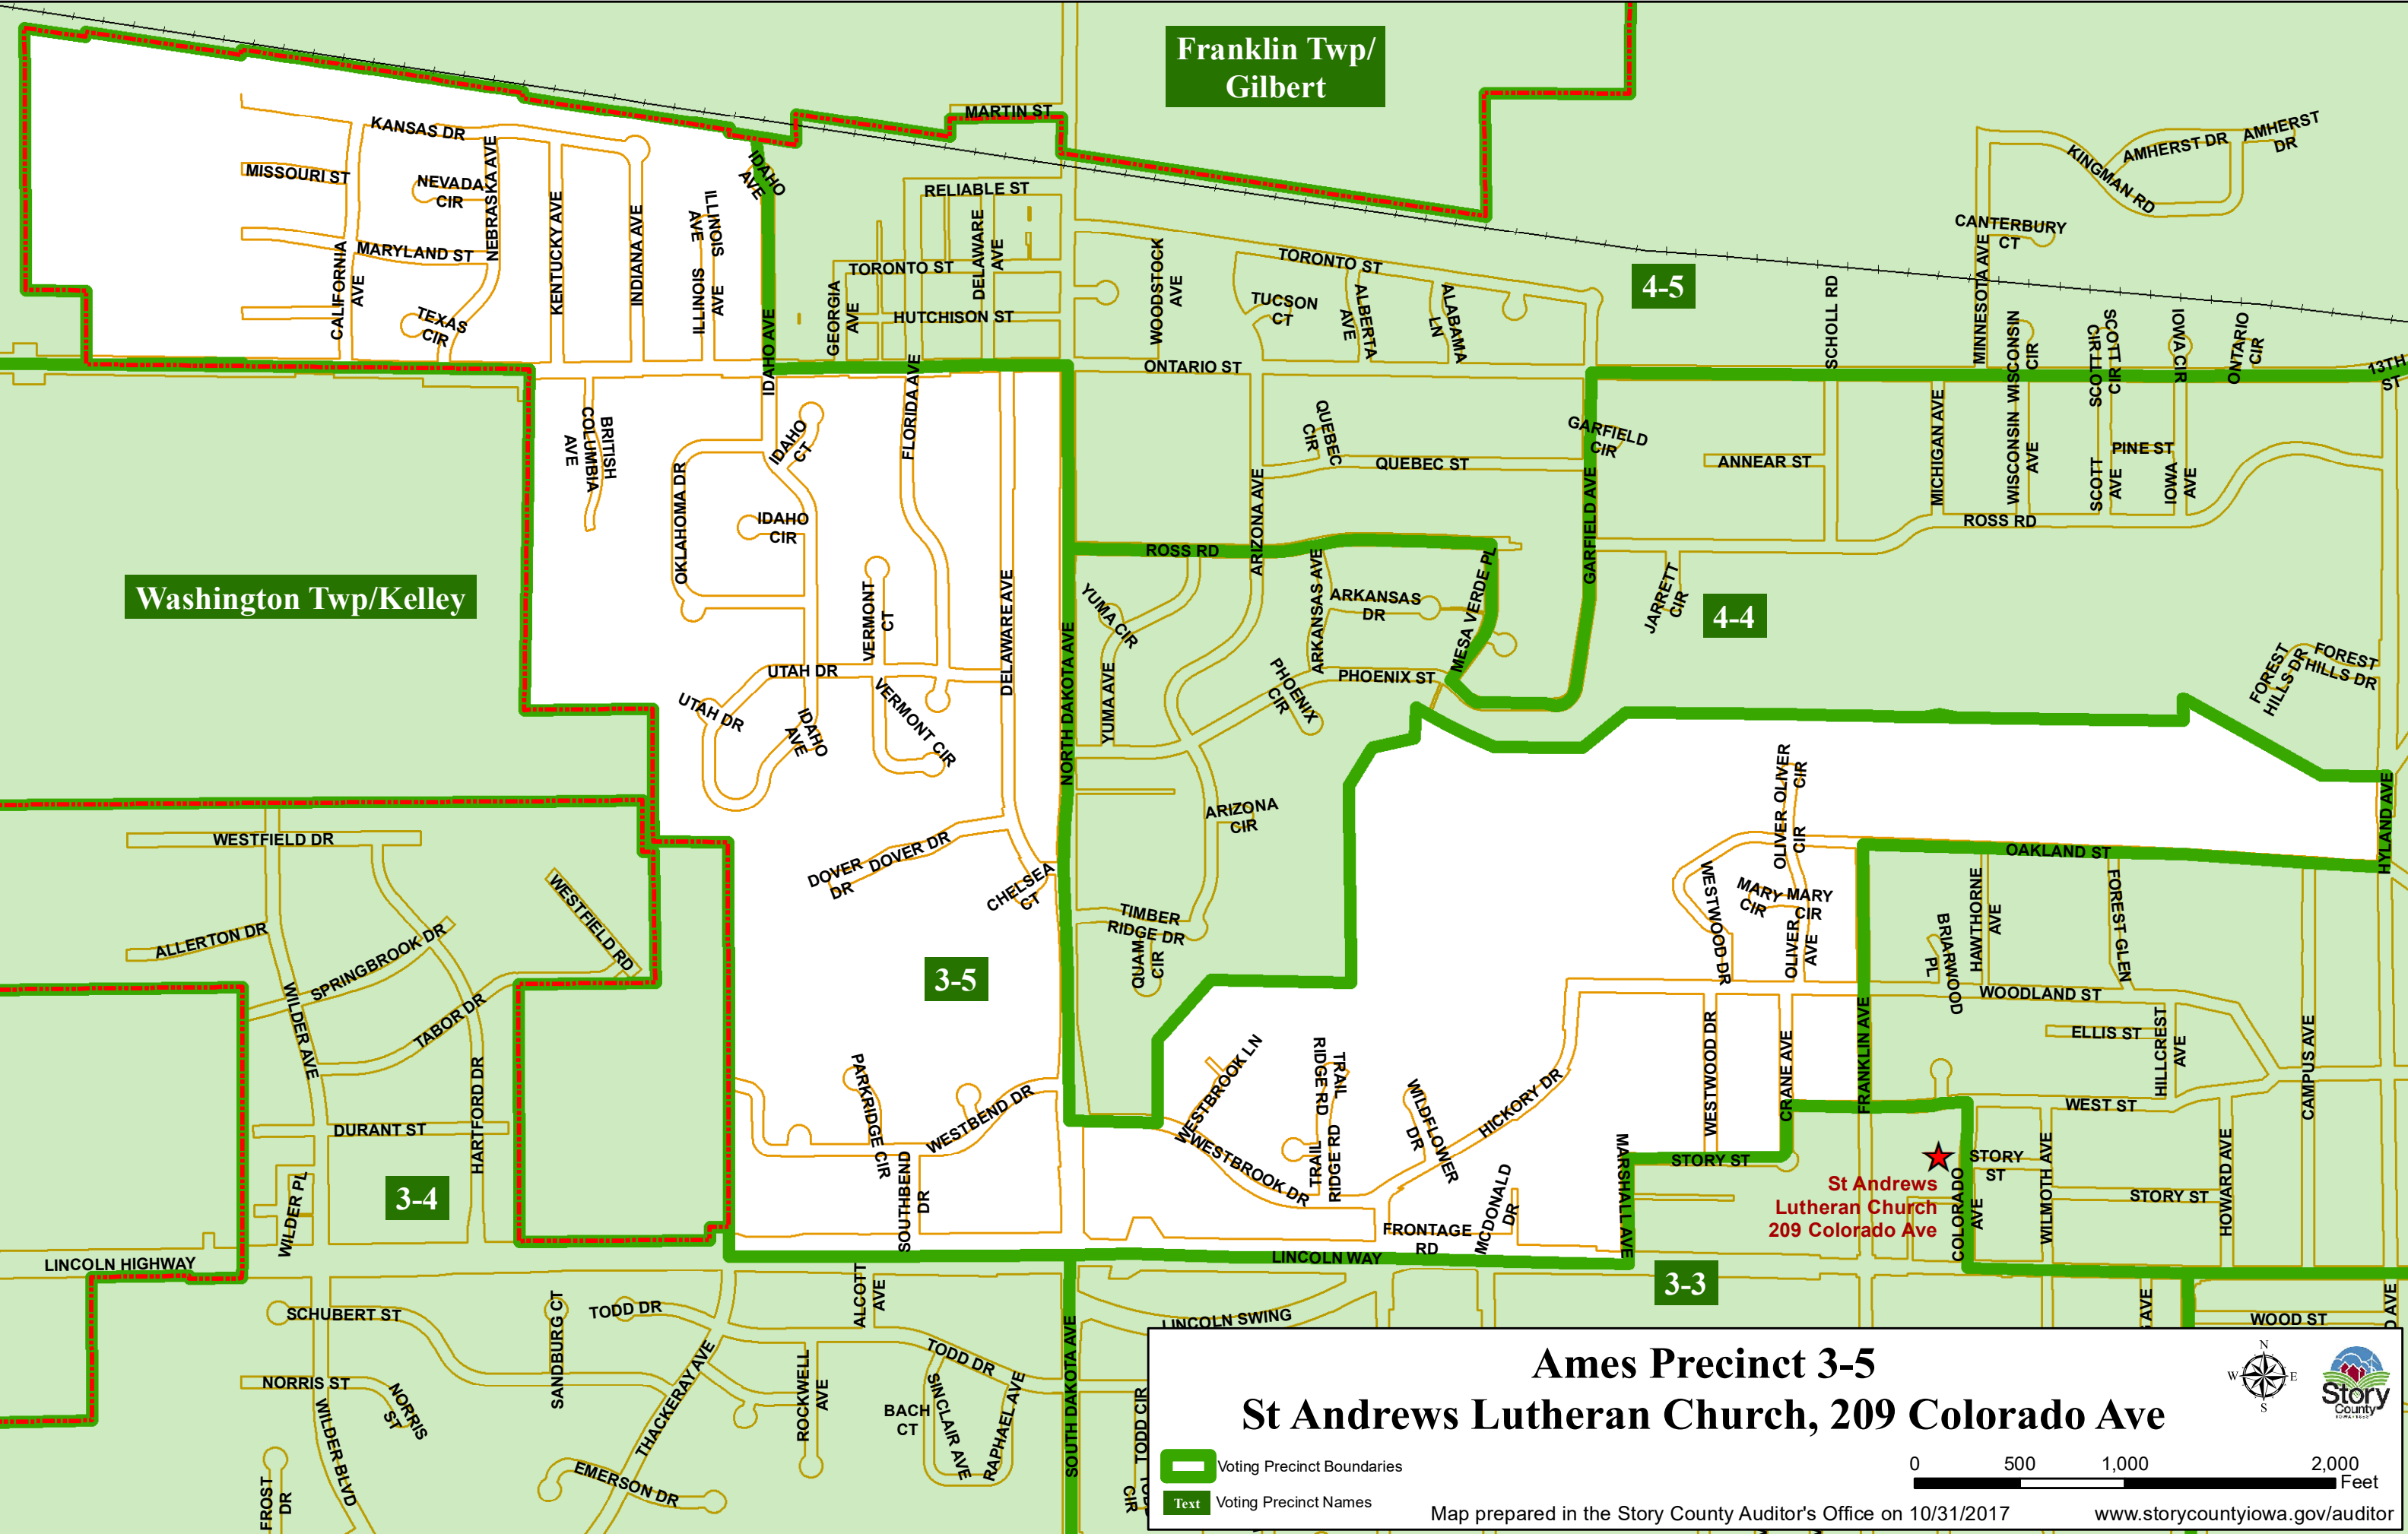

Franklin Twp/  
Gilbert

Washington Twp/Kelley

St Andrews  
Lutheran Church  
209 Colorado Ave

**Ames Precinct 3-5**  
**St Andrews Lutheran Church, 209 Colorado Ave**

Voting Precinct Boundaries  
 Text Voting Precinct Names

0      500      1,000      2,000  
 Feet

Map prepared in the Story County Auditor's Office on 10/31/2017      [www.storycountyia.gov/auditor](http://www.storycountyia.gov/auditor)