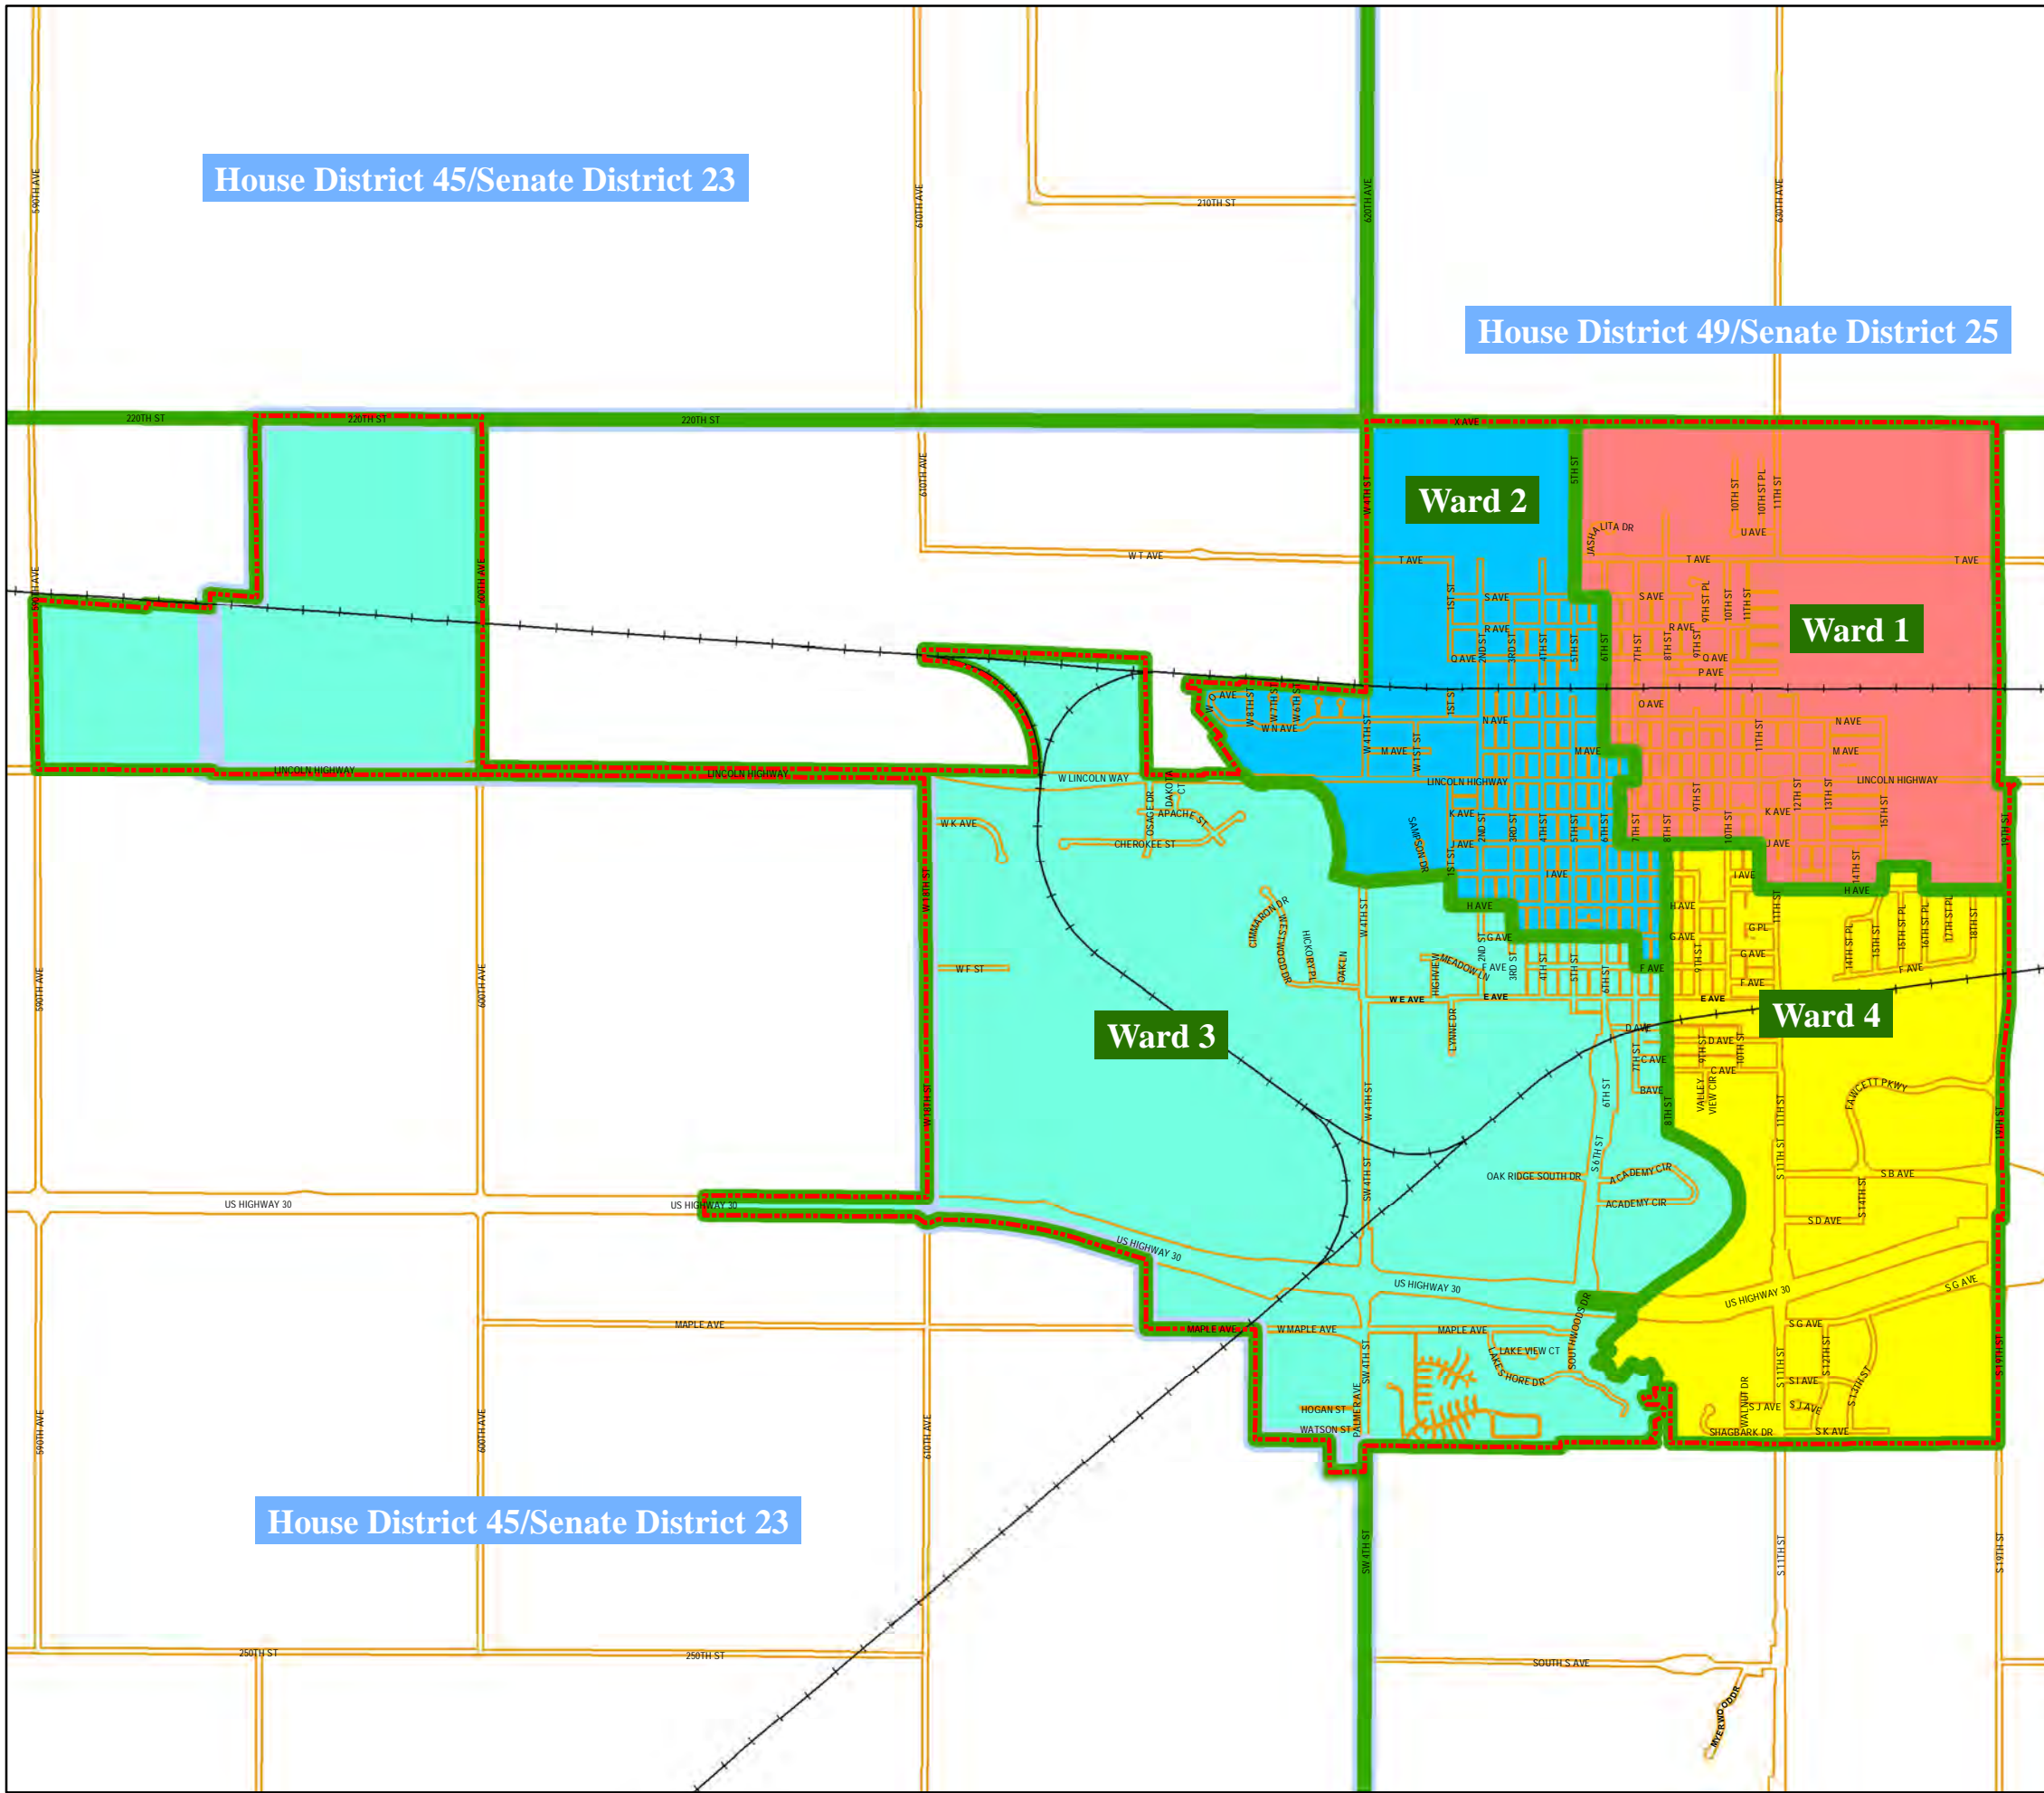

CITY OF NEVADA VOTING PRECINCTS

House District 45/Senate District 23

House District 49/Senate District 25

House District 45/Senate District 23

Legend

- City Limits
- Road Rights-of-Way
- Railroads
- Voting Precinct Boundaries
- Legislative Boundaries
- Voting Precinct Names

Nevada Wards

Nevada Ward 1	Nevada Ward 3
Nevada Ward 2	Nevada Ward 4

0 0.125 0.25 0.5 0.75 1 Miles

Nevada Polling Locations

Nevada Ward 1	First United Methodist Church, 1036 7th St
Nevada Ward 2	Nevada City Hall, 1209 6th St
Nevada Ward 3	4-H Hall, ISU Extension Bldg, 220 H Ave
Nevada Ward 4	Gates Hall, 825 15th St

Nevada is located in House District 49 and Senate District 25 except for the westernmost portion of Ward 3